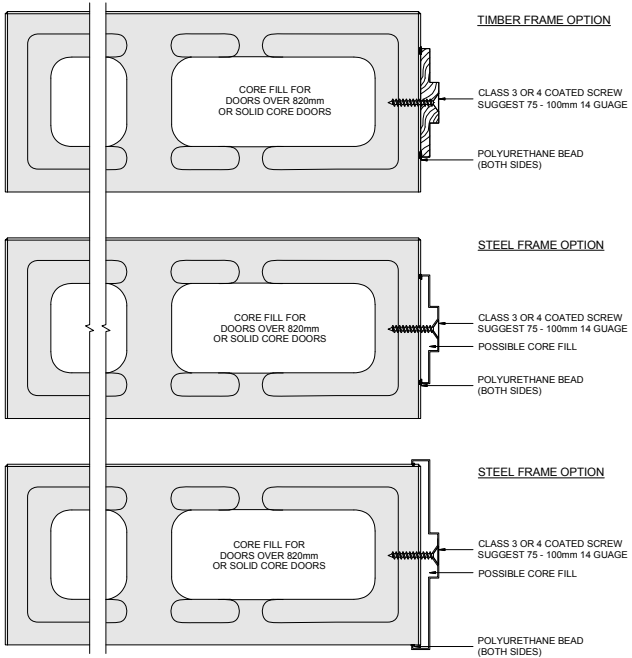

Frame Door Fixings

TYPICAL DOOR FRAME CONNECTION DETAILS

Aluminium & Timber Door Frames can be fitted simply by screw fixing directly into Benex.

Steel Fire Door Frames are fitted within the Benex Wall during the Wall installation.